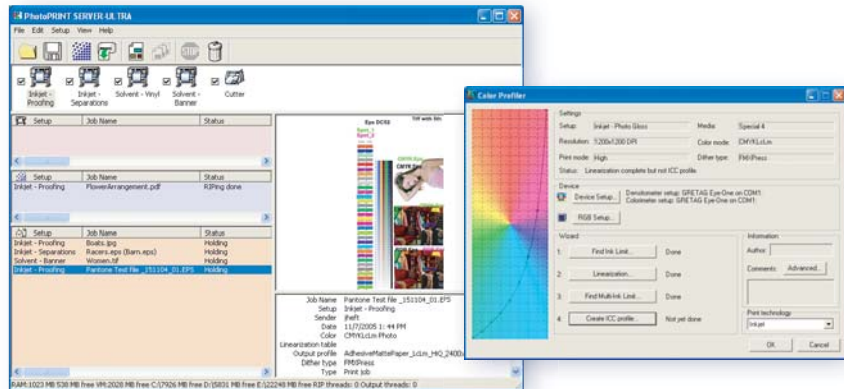

PHOTO PRINT5

with Color **EXTREME**

PhotoPRINT SERVER-ULTRA™

Intuitive & Powerful

- The user interface is long renowned for its ease-of-use.
- The most powerful collection of color tools in a straight-forward package.
- A common sense approach to the color dilemma.
- View all the information about the jobs in progress, at a glance.

Is PhotoPRINT SERVER-ULTRA Right For You?

Benefits

- Designed for high production environments with output to multiple printers simultaneously.
- Flexibility to receive jobs from multiple Mac and PC clients, as well as directly add popular file formats.
- Top-of-the-line Color Profiler, powered by GretagMacbeth, logically walks you through the steps to create your own custom output profiles and edit existing profiles.
- Global Color Mapping with Pantone™ Library allows you to precisely specify output colors and effortlessly reproduce them again and again.
- Oversized images can be tiled with control of each panel and overlap amount.
- Tile Mapping enables quick assembly of tiled prints with fewer mistakes.
- Print & Cut is seamlessly integrated as the industry's easiest and most accurate solution.
- Nest pages and jobs, even reposition nested jobs, for efficient media usage.
- Printer Simulation enables you to proof output for one printer on another.