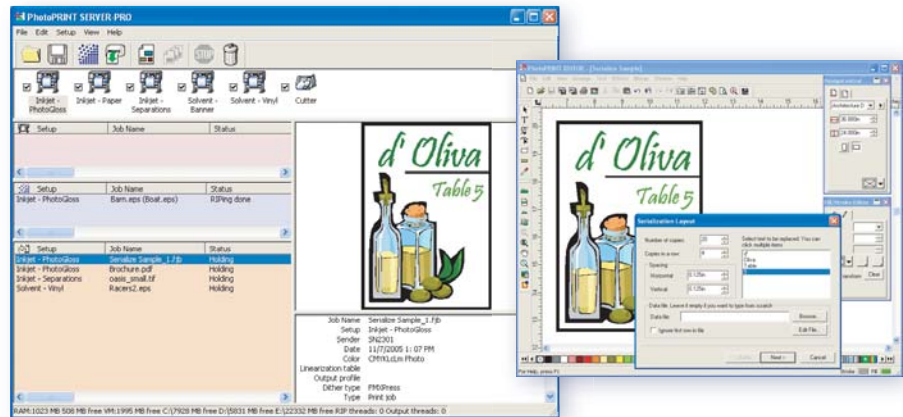

The Next Step

- Upgrade a lower level of PhotoPRINT to SERVER-PRO.
- Upgrade an older version of PhotoPRINT or AccuPrint to SERVER-PRO.
- Exchange a competitive software RIP to SERVER-PRO.

The complete client-server RIP solution package includes extended capabilities and cost-saving features. Additional features include a separate EDITOR application for layout and design and the Color Profiler Wizard for ICC profile creation and editing. Designed for the PC, this product accepts files over a network from both PC and Mac.

Is PhotoPRINT SERVER-PRO Right For You?

Benefits

- Designed for high production environments with complete flexibility for multiple Mac and PC design stations, as well as multiple printers.
- Color Profiler logically walks you through the steps to create your own custom ICC profiles and edit existing ICC profiles.
- Pantone™ Library and Spot Color Mapping allow you to easily and precisely specify output colors and effortlessly reproduce them again and again.
- Large images can be tiled with advanced control of each panel and overlap amount.
- Tile Mapping enables quick assembly of tiled prints with fewer mistakes.
- Industry's most accurate Print & Cut to hybrid or virtual hybrid printer/cutter combinations.
- Nest pages and jobs, manually or automatically, for efficient media usage - even manually edit nested jobs.
- Printer Simulation enables you to proof output for one printer on another.

Features

- Configure multiple printers with over 550 built-in printer drivers.
- More than 325 "Certified" ICC Output Profiles are included.
- EDITOR design station includes popular layout and bitmap editing tools plus Template and Serialization tools.

Adobe® RIP Engine

PhotoPRINT is the only solution on the market that seamlessly integrates the latest genuine Adobe RIP Engine, guaranteeing accuracy, reliability and compatibility.